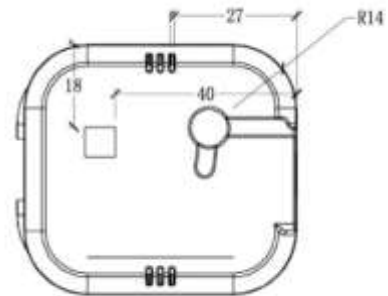

Detachable holder

RJ11 connector, make the re-merchandising easier

Functions

Function	Description
Universal protection	Plungers on base and holder, alarm trigger when released.
Charging-alarm	Audible alarm activated when charging cable is improperly removed.(still available without external power supply)
Charging capacity	Providing powerful charging ability.
Built-in battery	Back-up battery design, without power adapter alarm function also available.
Easy re-merchandising	RJ11 connector, detachable holder allows for easy device removal for after hours storage.
LED indicator	Visual LED on holder and base, flashing slowly when in normal working status, flashing rapidly when alarming.
Near-field RF Remote Control Technology	Omnidirectional and anti-interference, remote distance is 10-20cm
Alarm volume	>100dB

Dimensions (mm)

Front View

Side View

Top View

Bottom View