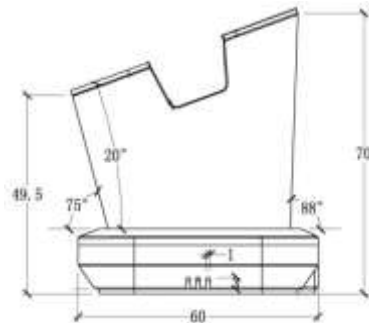

Detachable holder

RJ11 connector, make the re-merchandising easier

Functions

Function	Description
Universal protection	Plungers on base and holder, alarm trigger when released.
Charging-alarm	Audible alarm activated when charging cable is improperly removed.(still available without external power supply)
Charging capacity	Providing powerful charging ability.
Built-in battery	Back-up battery design, without power adapter alarm function also available.
Easy re-merchandising	RJ11 connector, detachable holder allows for easy device removal for after hours storage.
LED indicator	Visual LED on holder and base, flashing slowly when in normal working status, flashing rapidly when alarming.
Near-field RF Remote Control Technology	Omnidirectional and anti-interference, remote distance is 10-20cm
Alarm volume	>100dB

Dimensions (mm)

Front View

Side View

Top View

Bottom View